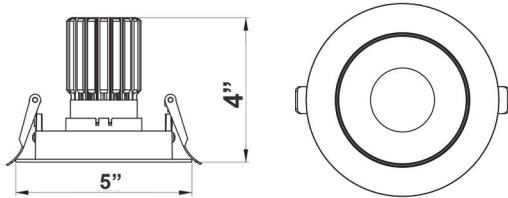

4" Architectural Winged Slot Recessed Lights

A. JUNCTION BOX INCLUDED

Box Dimensions: 5-1/4" x 1-5/8" x 1-1/8"
Junction Area Dimensions: 2-1/16" x 1-5/8" x 1-1/8"

B.

6 1/3"(H) X 5"(D)

C.

6 1/3"(H) X 5"(D)

Wattage

10W

Voltage Input

120V AC

Efficacy

Up to 70 LM/W

Dimming

Dimmable Down to 10% Using Standard TRIAC LED Dimmer

Finish

Die-Cast Aluminum with Powder Coat
White / Black Finish

Color Temperatures

Beam Angles

Features

Catalog No.	Fig.	Catalog No.	Fig.
LRD-EGN-10W-D	A.	LRD-10W-4WTRPH-BK	C.
LRD-10W-4WTRPH-WH	B.		