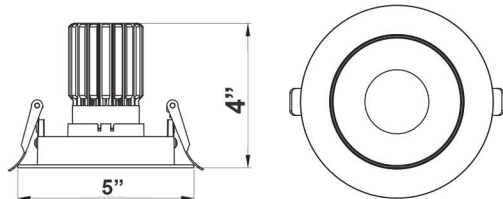

4" Architectural Winged Slot Recessed Lights

A. JUNCTION BOX INCLUDED

Box Dimensions: 5-1/4" x 1-5/8" x 1-1/8"
Junction Area Dimensions: 2-1/16" x 1-5/8" x 1-1/8"

B.

6 1/3"(H) X 5"(D)

C.

6 1/3"(H) X 5"(D)

Wattage

10W

Voltage Input

120V AC

Efficacy

Up to 70 LM/W

Dimming

Dimmable Down to 10% Using Standard TRIAC LED Dimmer

Finish

Die-Cast Aluminum with Powder Coat
White / Black Finish

Color Temperatures

Beam Angles

Features

Catalog No.	Fig.	Catalog No.	Fig.
LRD-EGN-10W-D	A.	LRD-10W-4WTRPH-BK	C.
LRD-10W-4WTRPH-WH	B.		