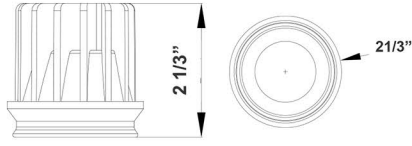

4" Architectural Winged Slot Recessed Lights

A. JUNCTION BOX INCLUDED

Box Dimensions: 5-1/4" x 1-5/8" x 1-1/8"
Junction Area Dimensions: 2-1/16" x 1-5/8" x 1-1/8"

B.

6 1/3"(H) X 5"(D)

C.

6 1/3"(H) X 5"(D)

Wattage